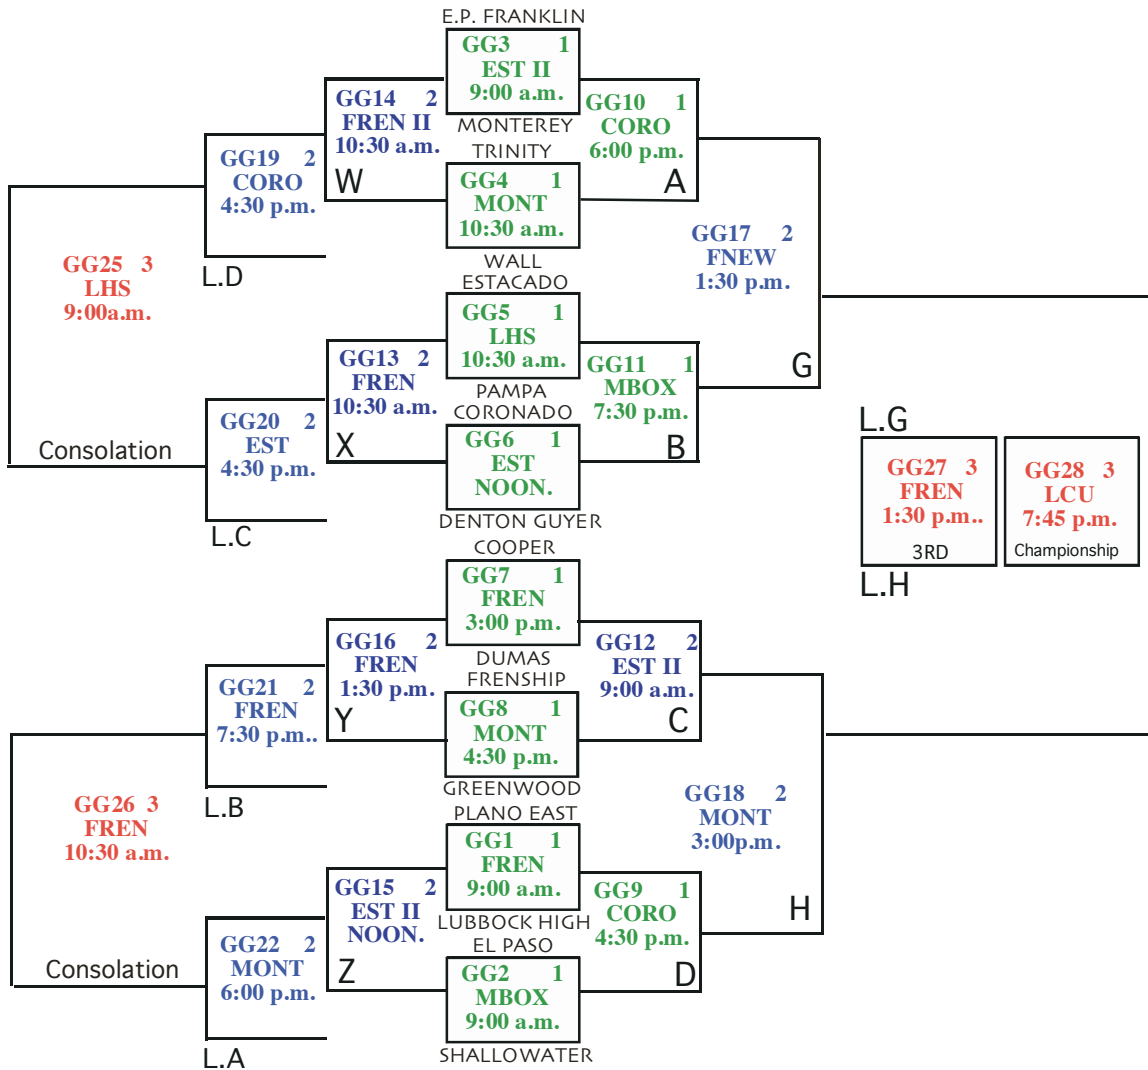

51st ANNUAL CAPROCK HOLIDAY BASKETBALL TOURNAMENT GIRLS GREEN Division

L.W
GG23 2
MONT
9:00 p.m.

L.X

L.Y
GG24 2
MBOX
9:00 p.m.

L.Z

FREN	=	Frenship Main
FNEW	=	Frenship NEW
FREN II	=	Frenship II
Coro	=	Coronado
Coro-A	=	Coronado aux
EST	=	Estacado NEW
EST II	=	Estacado Old
LHS	=	Lubbock High
Mont	=	Monterey New
MBOX	=	Monterey Old Box
TRIN	=	Trinity
LCU	=	Lubbock Christain