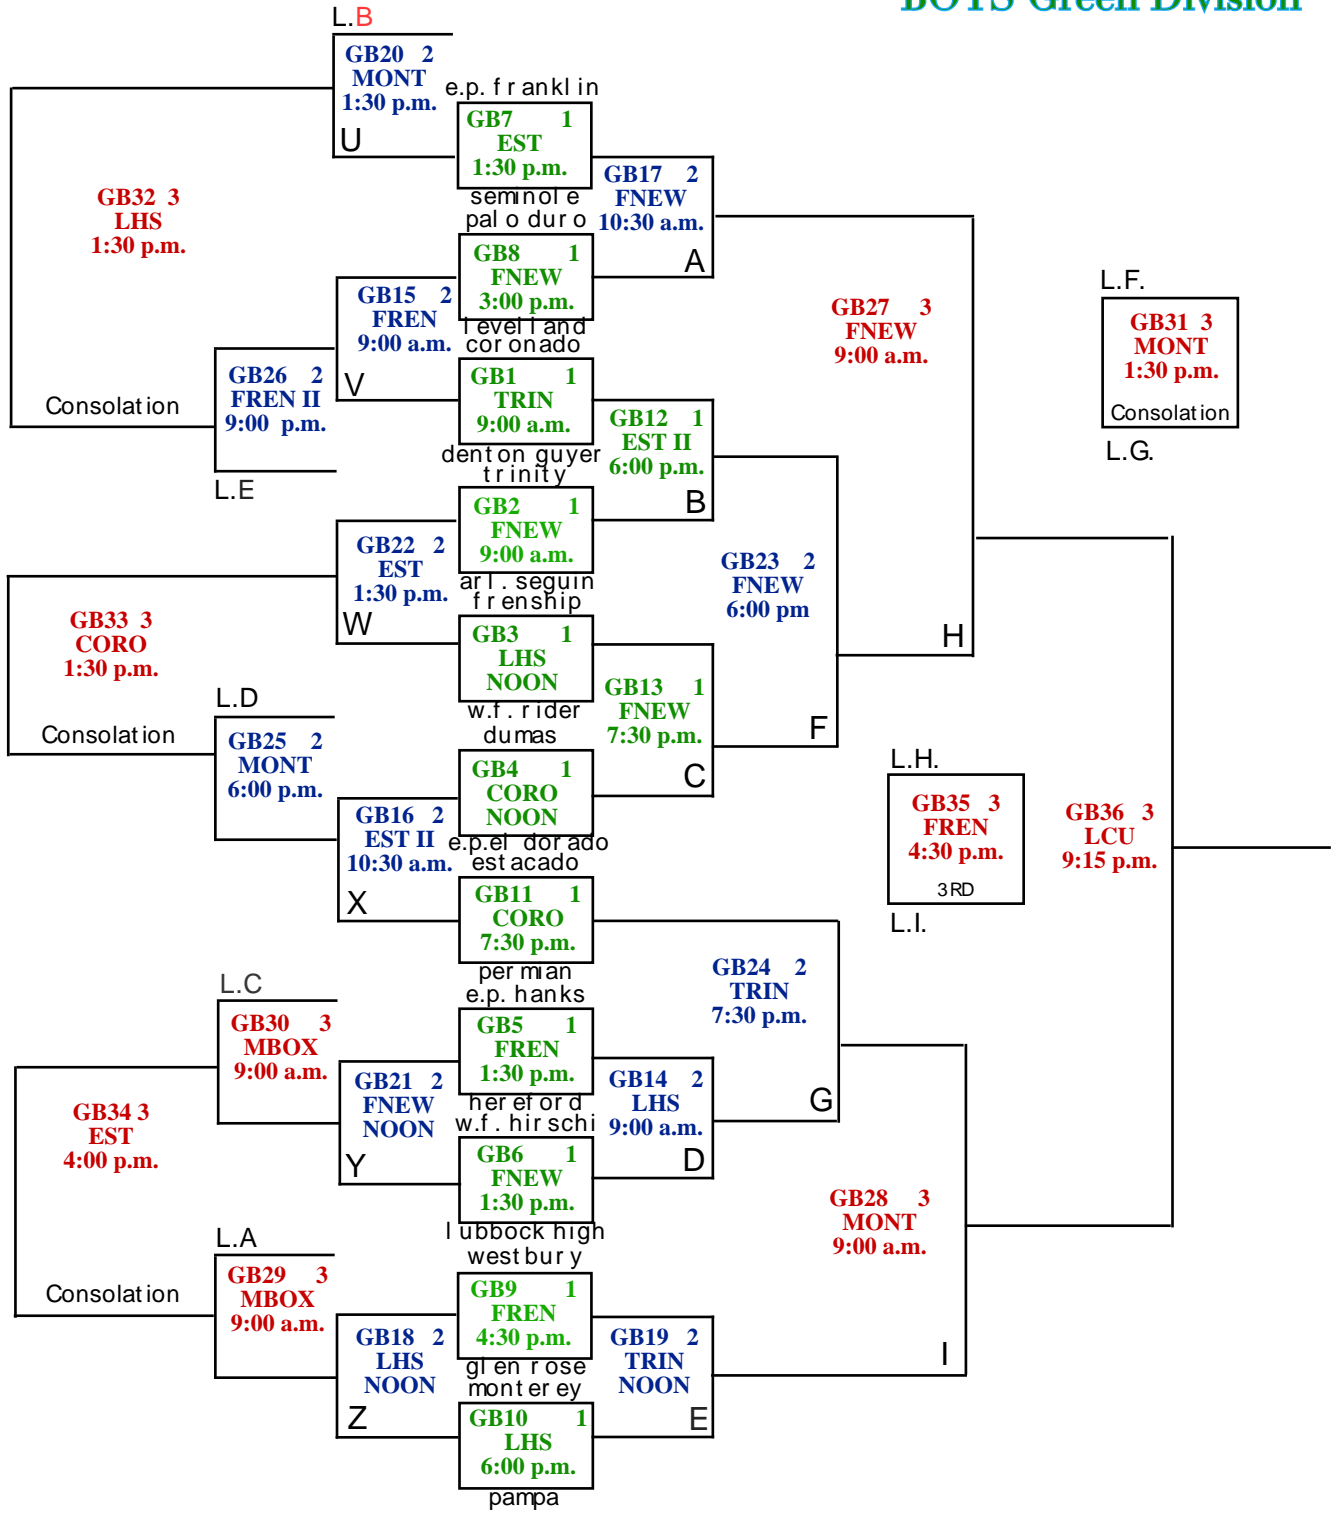

51st ANNUAL CAPROCK HOLIDAY BASKETBALL TOURNAMENT BOYS Green Division

L.Y L.W L.U
GBA1 2 **GBA2 2** **GBA3 2**
LHS **FREN** **EST II**
6:00 p.m. **9:00 p.m.** **7:30 p.m.**

L.Z L.X L.V

FREN	=	Frenship Main
FNEW	=	Frenship NEW
FREN II	=	Frenship II
Coro	=	Coronado
Coro-A	=	Coronado aux
EST	=	Estacado NEW
EST II	=	Estacado Old
LHS	=	Lubbock High
MONT	=	Monte rey New
MBOX	=	Monte rey Old Box
TRIN	=	Trinity
LCU	=	Lubbock Christain